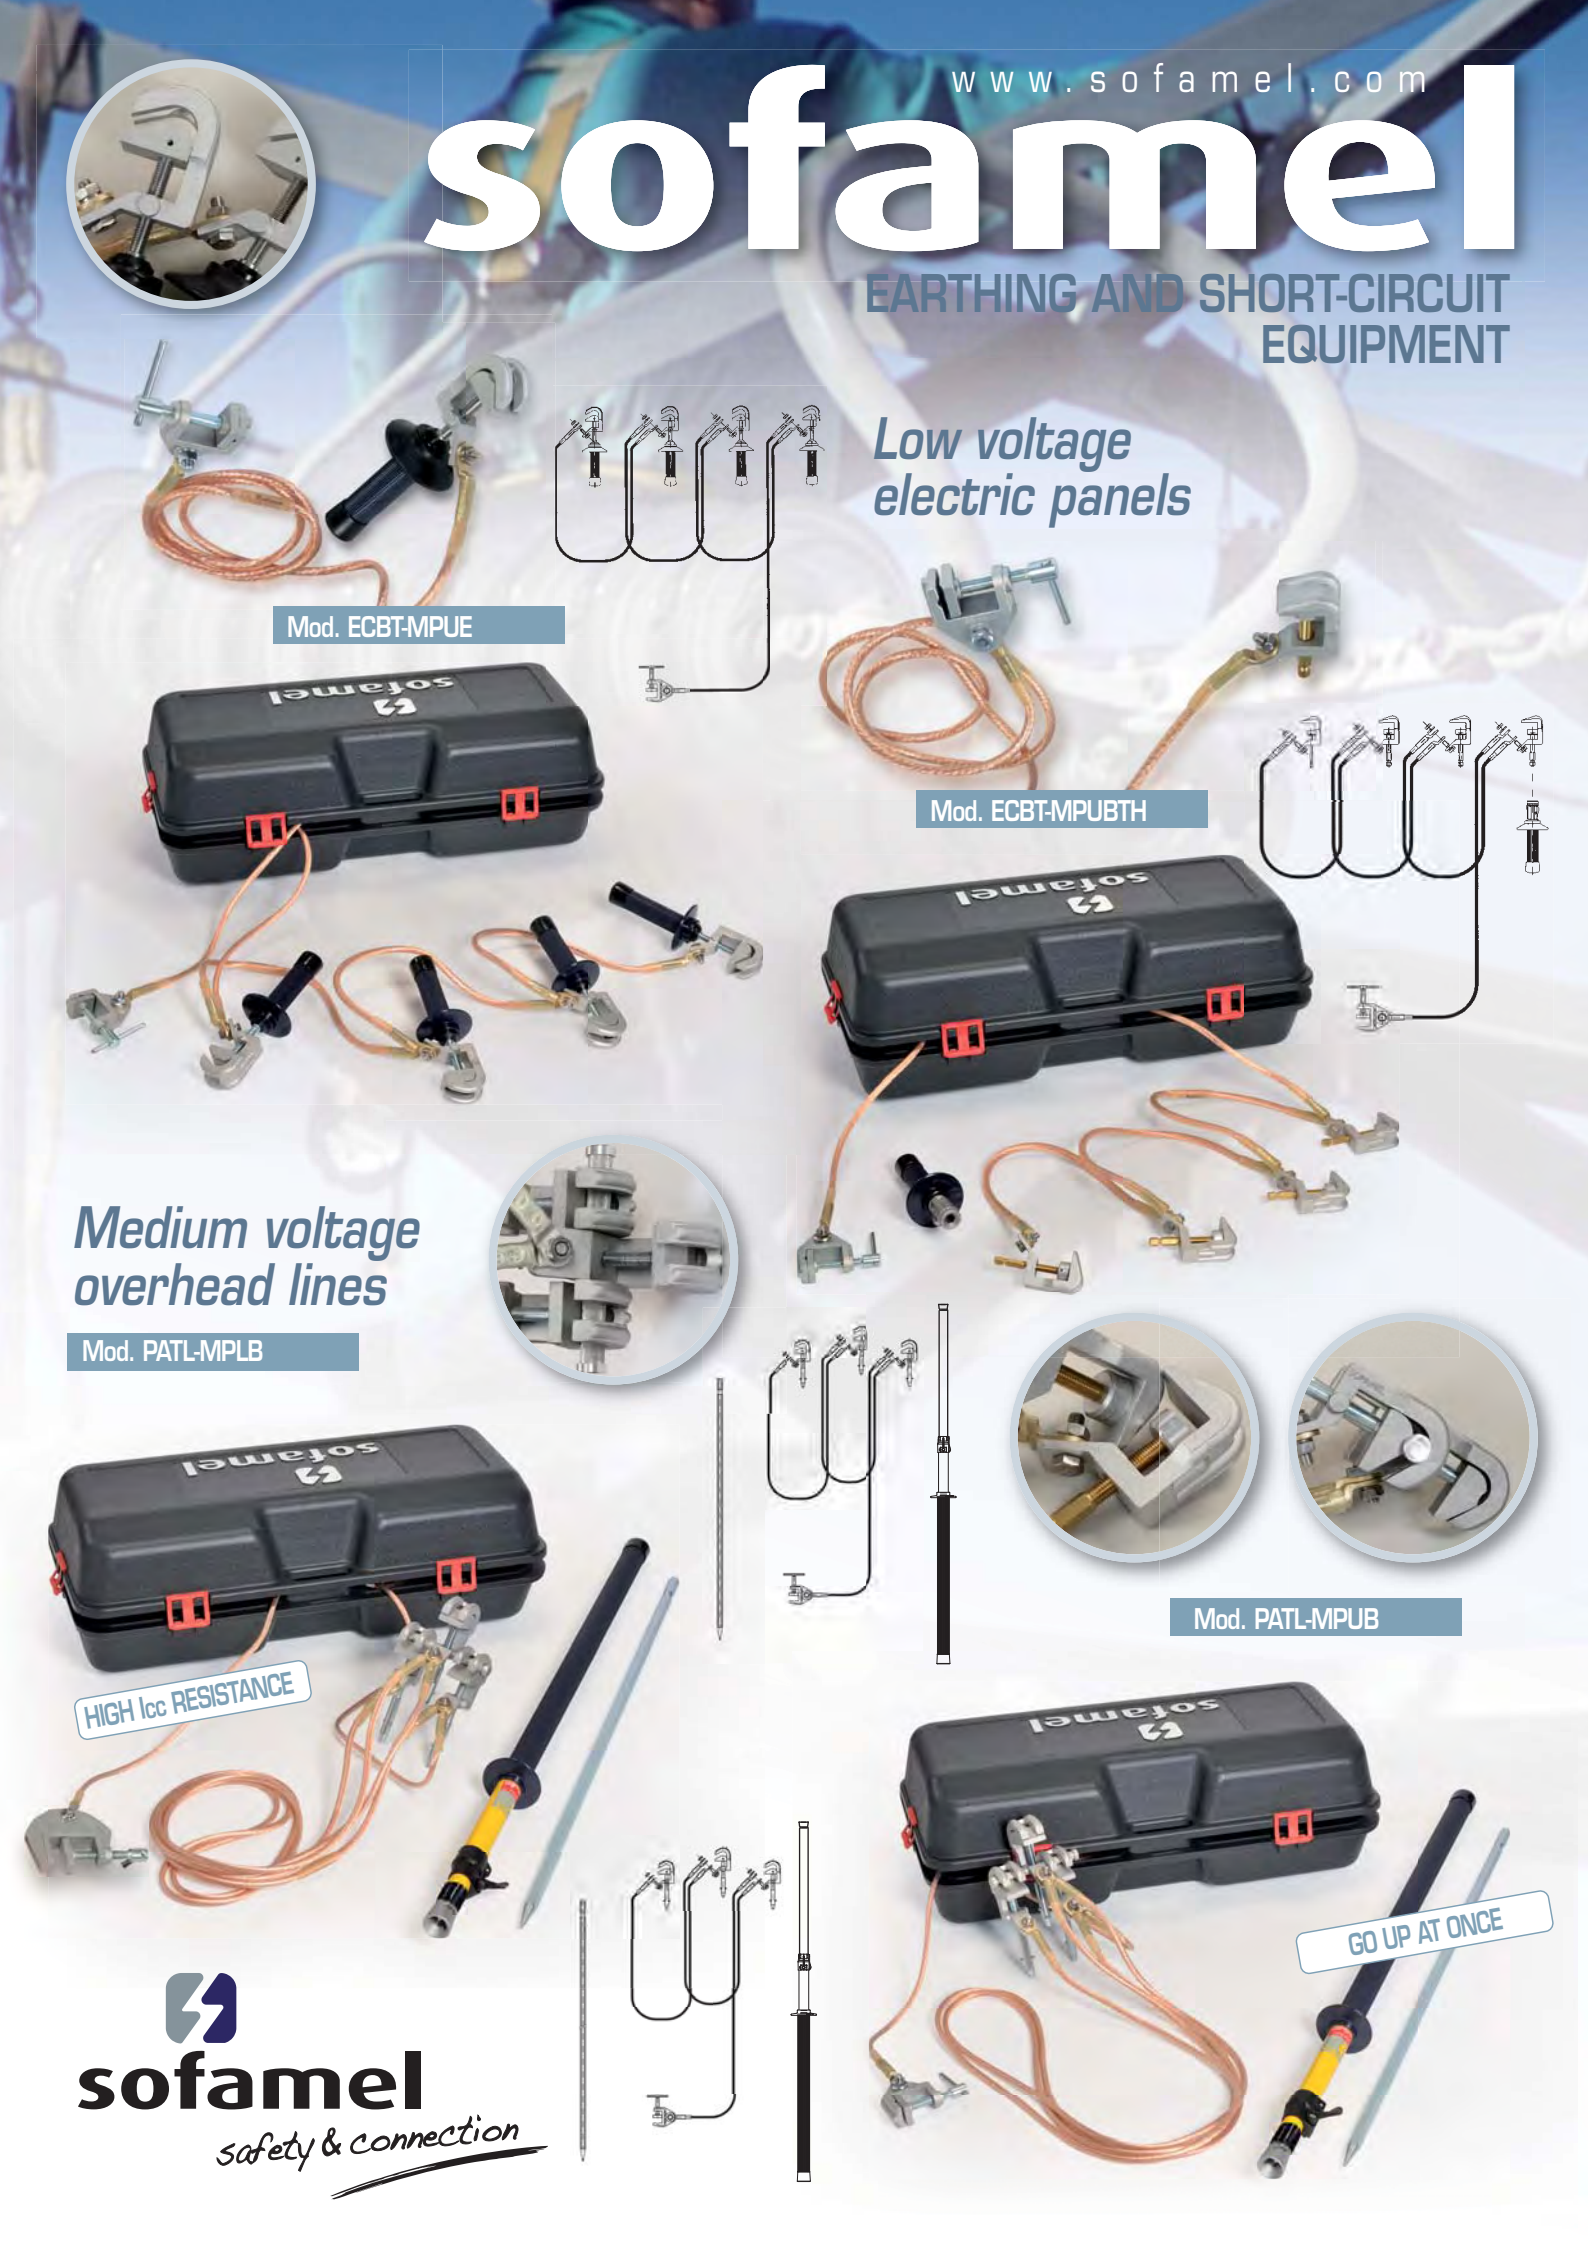

GO UP AT ONCE

Medium voltage overhead lines

Mod. PATL-MC

FAST INSTALLATION

Mod. PATL-PCA25

FAST INSTALLATION + LOCK SYSTEM

Medium voltage substations

Mod. PATC-5014H