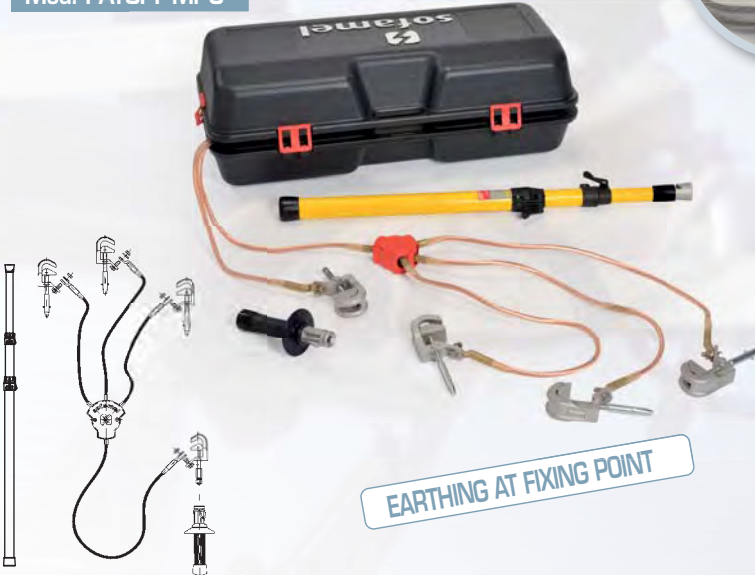

Mod. PATCPF-MPU