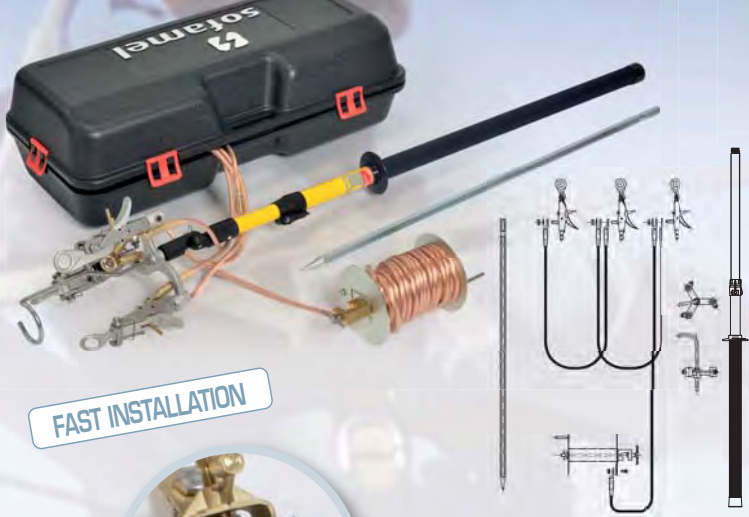

EARTHING AND SHORT-CIRCUIT EQUIPMENT

Low voltage electric panels

Mod. ECBT-MPUE

Mod. ECBT-MPUBTH

Medium voltage overhead lines

Mod. PATL-MPLB

Mod. PATL-MPUB

HIGH I_{cc} RESISTANCE

GO UP AT ONCE

Medium voltage overhead lines

Mod. PATL-MC

FAST INSTALLATION

Mod. PATL-PCA25

FAST INSTALLATION + LOCK SYSTEM

Medium voltage substations

Mod. PATC-5014H