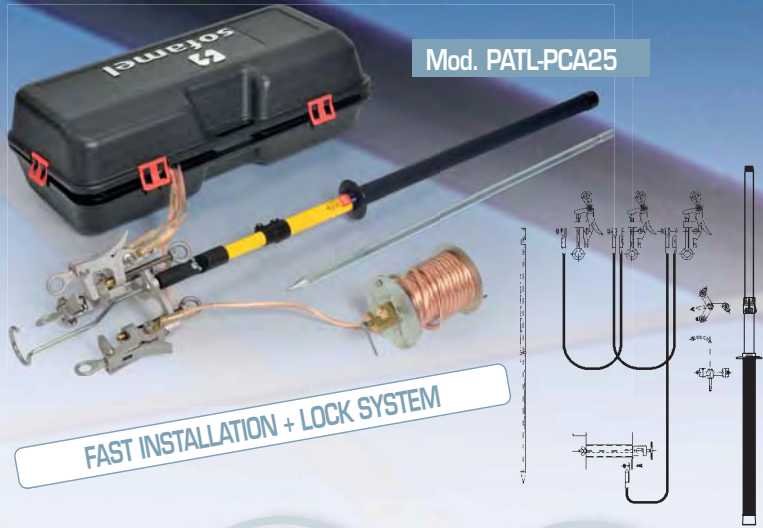

GO UP AT ONCE

Medium voltage overhead lines

Mod. PATL-MC

FAST INSTALLATION

Mod. PATL-PCA25

FAST INSTALLATION + LOCK SYSTEM

Medium voltage substations

Mod. PATC-5014H